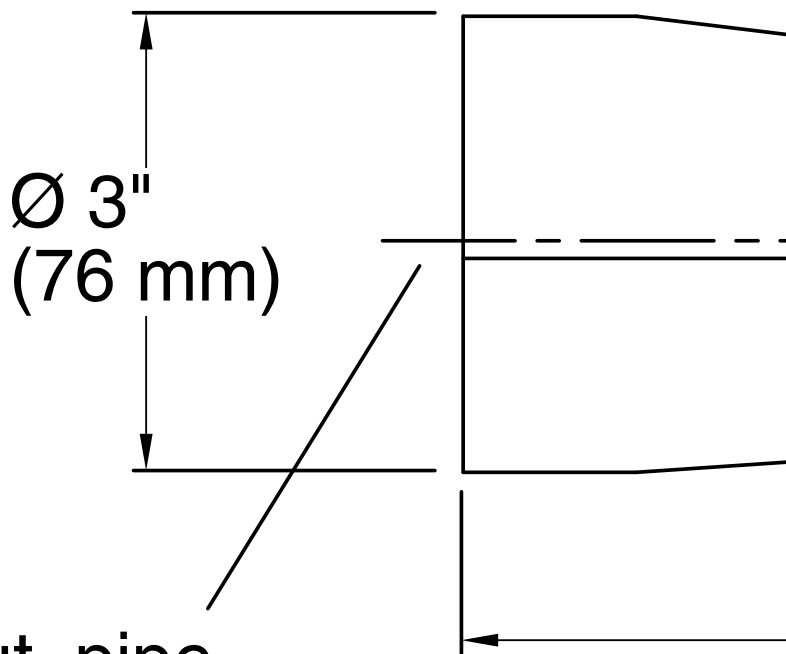

For 1/2" NPT spout, pipe must extend 7" (178 mm) beyond finished wall.

Technical Information

All product dimensions are nominal.

Notes

Install this product according to the installation guide.